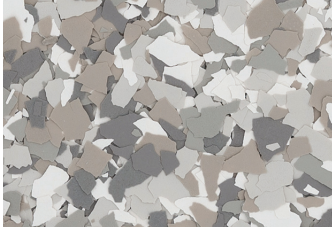

DECO FLAKE - 1/4" FLAKE

RESILIENT DECORATIVE FLOORING

Gray Squirrel