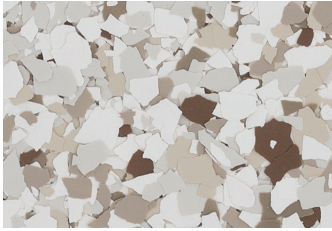

## DECO FLAKE - 1/4" FLAKE

### RESILIENT DECORATIVE FLOORING

Deco Flake systems combine multi-colored vinyl chips with resin to bring depth and interest to floor designs. The chips can be fully broadcast or lightly sprinkled as an accent. These affordable, attractive and customizable resinous floor solutions are ideal for educational, healthcare, retail and other commercial environments.

Speckled Ash

Black Quinoa

Bottlenose

Gneiss

Meteorite

Tungsten

Agave

Siltstone