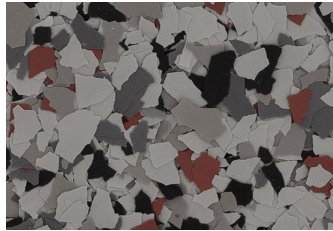

This reproduction approximates the actual color. Factors such as the type of product, degree of gloss, texture, size and shape of area, lighting, heat, or method of application may cause color variance. Substituting other manufacturers' colors may not be representative of our blends. Contact your Sherwin-Williams representative for details.

**DECO FLAKE - 1/4" FLAKE**

RESILIENT DECORATIVE FLOORING

Gray Squirrel

Mackerel

Grayhound

Black Bean

Cherry Cordial

Kingsnake