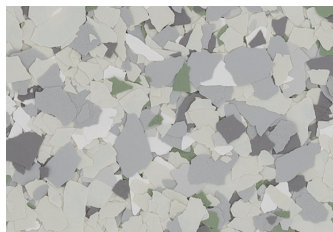

**DECO FLAKE - 1/4" FLAKE**

RESILIENT DECORATIVE FLOORING

Gray Squirrel

Mackerel

Grayhound

Black Bean

Cherry Cordial

Kingsnake

Speckled Ash

Black Quinoa

Bottlenose

Gneiss

Meteorite

Tungsten

Agave

Siltstone