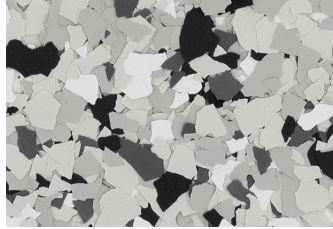

DECO FLAKE - 1/4" FLAKE

RESILIENT DECORATIVE FLOORING

Mackerel

This reproduction approximates the actual color. Factors such as the type of product, degree of gloss, texture, size and shape of area, lighting, heat, or method of application may cause color variance. Substituting other manufacturers' colors may not be representative of our blends. Contact your Sherwin-Williams representative for details.