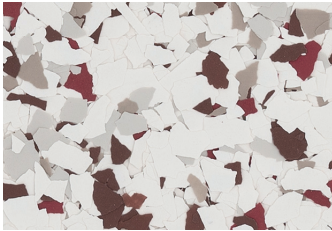

This reproduction approximates the actual color. Factors such as the type of product, degree of gloss, texture, size and shape of area, lighting, heat, or method of application may cause color variance. Substituting other manufacturers' colors may not be representative of our blends. Contact your Sherwin-Williams representative for details.

**DECO FLAKE - 1/4" FLAKE**

RESILIENT DECORATIVE FLOORING

Gray Squirrel

Mackerel

Grayhound

Black Bean

Cherry Cordial

Kingsnake