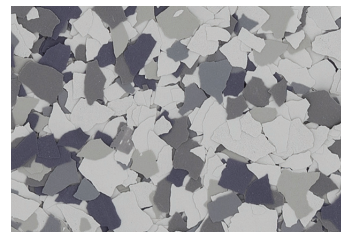

Rhino

This reproduction approximates the actual color. Factors such as the type of product, degree of gloss, texture, size and shape of area, lighting, heat, or method of application may cause color variance. Substituting other manufacturers' colors may not be representative of our blends. Contact your Sherwin-Williams representative for details.