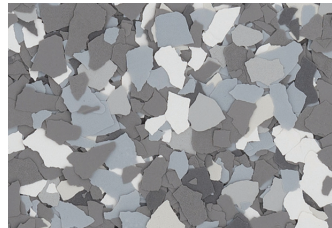

**DECO FLAKE - 1/4" FLAKE**

RESILIENT DECORATIVE FLOORING

Gray Squirrel

Mackerel

Grayhound

Black Bean

Cherry Cordial

Kingsnake

Speckled Ash

Black Quinoa

Bottlenose

Gneiss

Meteorite

Tungsten

Agave

Siltstone