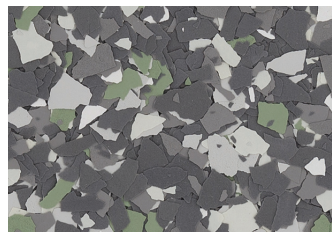

**DECO FLAKE - 1/4" FLAKE**

RESILIENT DECORATIVE FLOORING

Gray Squirrel

Mackerel

Grayhound

Black Bean

Cherry Cordial

Kingsnake

Speckled Ash

Black Quinoa

Bottlenose

Gneiss

Meteorite

Tungsten

Agave

Siltstone