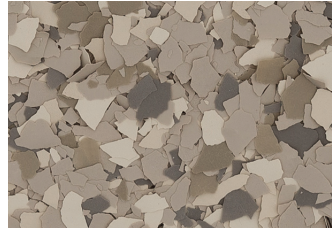

DECO FLAKE - 1/4" FLAKE

RESILIENT DECORATIVE FLOORING

Deco Flake systems combine multi-colored vinyl chips with resin to bring depth and interest to floor designs. The chips can be fully broadcast or lightly sprinkled as an accent. These affordable, attractive and customizable resinous floor solutions are ideal for educational, healthcare, retail and other commercial environments.

Ocelot

This reproduction approximates the actual color. Factors such as the type of product, degree of gloss, texture, size and shape of area, lighting, heat, or method of application may cause color variance. Substituting other manufacturers' colors may not be representative of our blends. Contact your Sherwin-Williams representative for details.