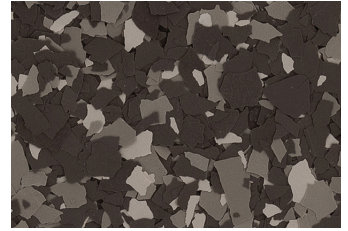

DECO FLAKE - 1/4" FLAKE

RESILIENT DECORATIVE FLOORING

Deco Flake systems combine multi-colored vinyl chips with resin to bring depth and interest to floor designs. The chips can be fully broadcast or lightly sprinkled as an accent. These affordable, attractive and customizable resinous floor solutions are ideal for educational, healthcare, retail and other commercial environments.

Burnt Wood

This reproduction approximates the actual color. Factors such as the type of product, degree of gloss, texture, size and shape of area, lighting, heat, or method of application may cause color variance. Substituting other manufacturers' colors may not be representative of our blends. Contact your Sherwin-Williams representative for details.