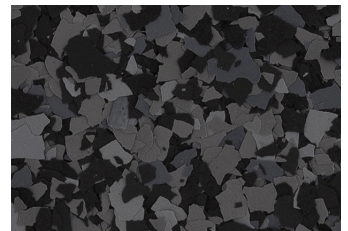

Moon

Limestone

Chinchilla

Mountain Fog

Husky Gray

Gray Parrot

Black Diamond

Castlerock

This reproduction approximates the actual color. Factors such as the type of product, degree of gloss, texture, size and shape of area, lighting, heat, or method of application may cause color variance. Substituting other manufacturers' colors may not be representative of our blends. Contact your Sherwin-Williams representative for details.