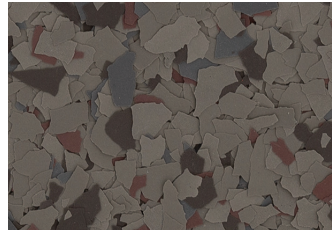

This reproduction approximates the actual color. Factors such as the type of product, degree of gloss, texture, size and shape of area, lighting, heat, or method of application may cause color variance. Substituting other manufacturers' colors may not be representative of our blends. Contact your Sherwin-Williams representative for details.

**DECO FLAKE - 1/4" FLAKE**

RESILIENT DECORATIVE FLOORING

Gray Squirrel

Mackerel

Grayhound

Black Bean

Cherry Cordial

Kingsnake