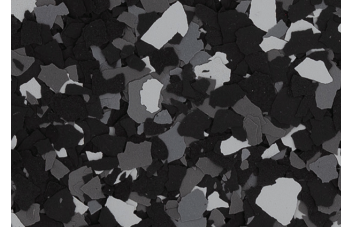

**DECO FLAKE - 1/4" FLAKE**

RESILIENT DECORATIVE FLOORING

Gray Squirrel

Mackerel

Grayhound

Black Bean

Cherry Cordial

Kingsnake