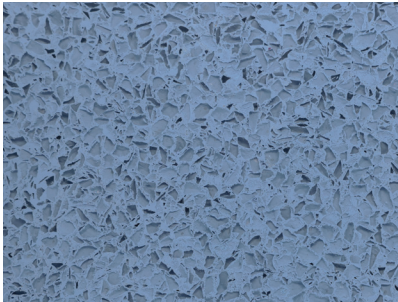

# TERRAZZO COLORS

---

SW40-1002TZ

SW50-1004TZ

SW90-1005TZ

SW40-1007TZ

SW40-1008TZ

SW40-1012TZ

SW80-1018TZ

SW10-1025TZ

SW10-1036TZ

SW50-1015TZ

Formulations using premium aggregates will increase the cost compared to standard aggregates. This reproduction approximates actual color. This reproduction may not match actual finished system. Variations may be encountered on actual projects based on gloss, finish coat and texture. We recommend actual approvals to be based on contractors' submitted actual samples.