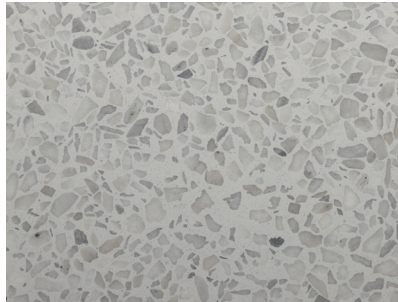

SW80-1018TZ

SW10-1025TZ

SW10-1036TZ

SW50-1015TZ

Formulations using premium aggregates will increase the cost compared to standard aggregates. This reproduction approximates actual color. This reproduction may not match actual finished system. Variations may be encountered on actual projects based on gloss, finish coat and texture. We recommend actual approvals to be based on contractors' submitted actual samples.

# TERRAZZO BRIGHTS & LIGHTS

---

SW20-1037TZ

SW20-1038TZ

SW10-1040TZ

SW20-1041TZ

SW10-1045TZ

SW20-1050TZ