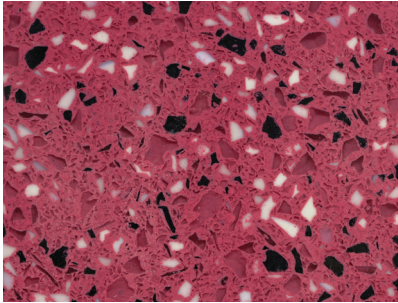

# TERRAZZO COLORS

---

SW40-1002TZ

SW50-1004TZ

SW90-1005TZ

SW40-1007TZ

SW40-1008TZ

SW40-1012TZ

SW80-1018TZ

SW10-1025TZ

SW10-1036TZ

SW50-1015TZ

Formulations using premium aggregates will increase the cost compared to standard aggregates. This reproduction approximates actual color. This reproduction may not match actual finished system. Variations may be encountered on actual projects based on gloss, finish coat and texture. We recommend actual approvals to be based on contractors' submitted actual samples.