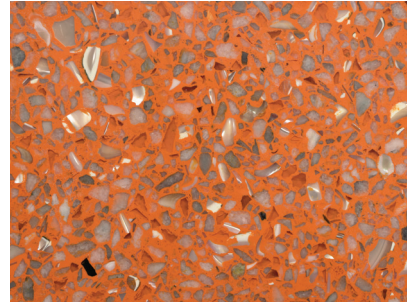

# TERRAZZO COLORS

---

SW40-1002TZ

SW50-1004TZ

SW90-1005TZ

SW40-1007TZ

SW40-1008TZ

SW40-1012TZ

SW80-1018TZ

SW10-1025TZ

SW10-1036TZ

SW50-1015TZ

Formulations using premium aggregates will increase the cost compared to standard aggregates. This reproduction approximates actual color. This reproduction may not match actual finished system. Variations may be encountered on actual projects based on gloss, finish coat and texture. We recommend actual approvals to be based on contractors' submitted actual samples.