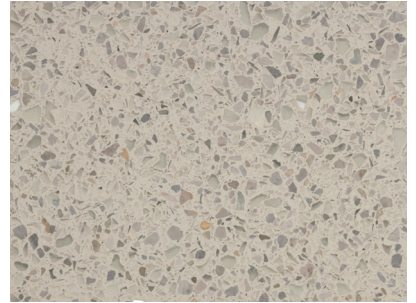

SW10-1040TZ