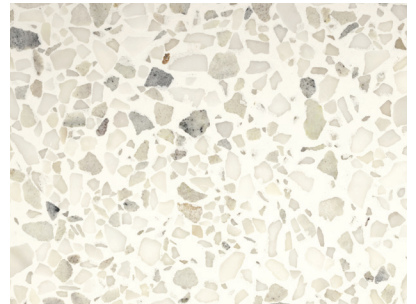

SW20-1058TZ