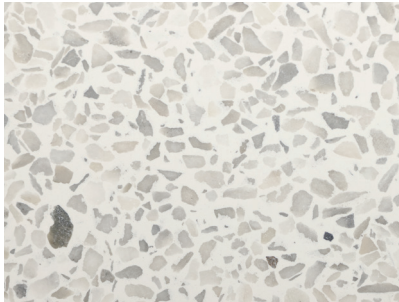

SW20-1041TZ