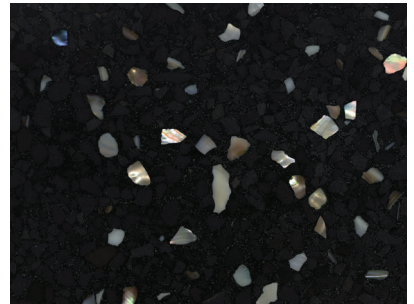

# TERRAZZO COLORS

---

SW40-1002TZ

SW50-1004TZ

SW90-1005TZ

SW40-1007TZ

SW40-1008TZ

SW40-1012TZ

SW80-1018TZ

SW10-1025TZ

SW10-1036TZ

SW50-1015TZ

Formulations using premium aggregates will increase the cost compared to standard aggregates. This reproduction approximates actual color. This reproduction may not match actual finished system. Variations may be encountered on actual projects based on gloss, finish coat and texture. We recommend actual approvals to be based on contractors' submitted actual samples.