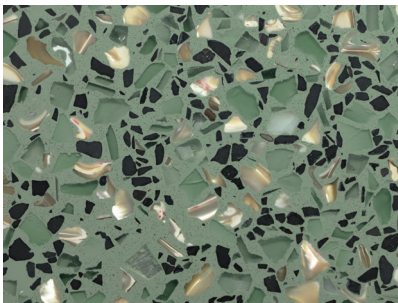

# TERRAZZO COLORS

---

SW40-1002TZ

SW50-1004TZ

SW90-1005TZ

SW40-1007TZ

SW40-1008TZ

SW40-1012TZ

SW80-1018TZ

SW10-1025TZ

SW10-1036TZ

SW50-1015TZ

Formulations using premium aggregates will increase the cost compared to standard aggregates. This reproduction approximates actual color. This reproduction may not match actual finished system. Variations may be encountered on actual projects based on gloss, finish coat and texture. We recommend actual approvals to be based on contractors' submitted actual samples.