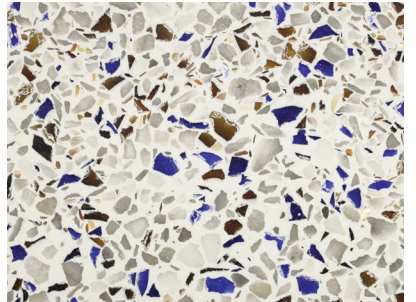

SW20-1050TZ