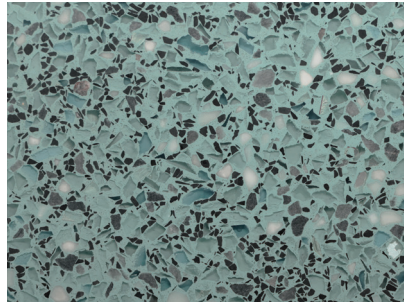

# TERRAZZO COLORS

---

SW40-1002TZ

SW50-1004TZ

SW90-1005TZ

SW40-1007TZ

SW40-1008TZ

SW40-1012TZ

SW80-1018TZ

SW10-1025TZ

SW10-1036TZ

SW50-1015TZ

Formulations using premium aggregates will increase the cost compared to standard aggregates. This reproduction approximates actual color. This reproduction may not match actual finished system. Variations may be encountered on actual projects based on gloss, finish coat and texture. We recommend actual approvals to be based on contractors' submitted actual samples.