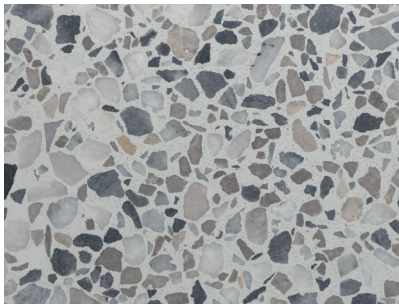

SW80-1018TZ

SW10-1025TZ

SW10-1036TZ

SW50-1015TZ

Formulations using premium aggregates will increase the cost compared to standard aggregates. This reproduction approximates actual color. This reproduction may not match actual finished system. Variations may be encountered on actual projects based on gloss, finish coat and texture. We recommend actual approvals to be based on contractors' submitted actual samples.

# TERRAZZO BRIGHTS & LIGHTS

---

SW20-1037TZ

SW20-1038TZ

SW10-1040TZ

SW20-1041TZ

SW10-1045TZ

SW20-1050TZ